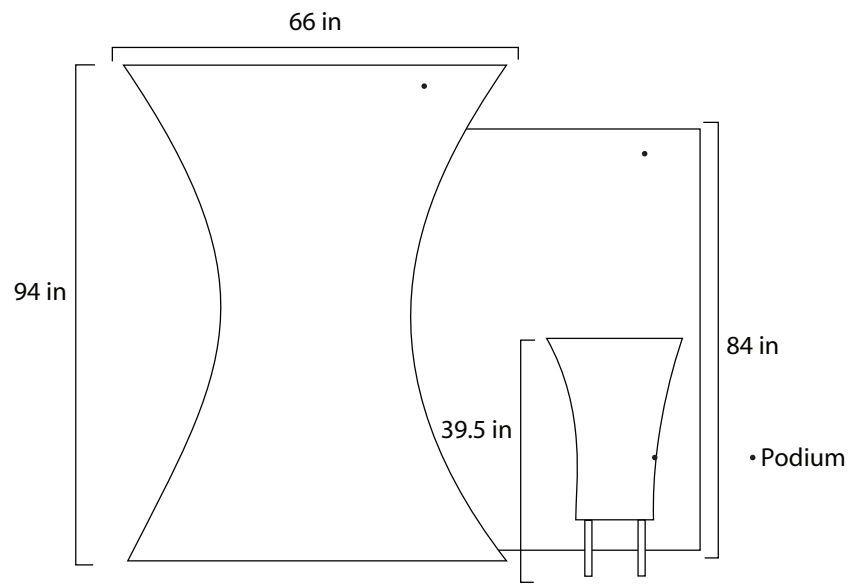

Contour Hourglass

Contour Backwall

Front View

Contour Hourglass

Contour Backwall

Top View

Product Name: Contour Hourglass and Backwall

Size: Hourglass: 66"x94"x25" / Backwall: 64"x84"x10" / Podium: 22"x39.5"x14.5"