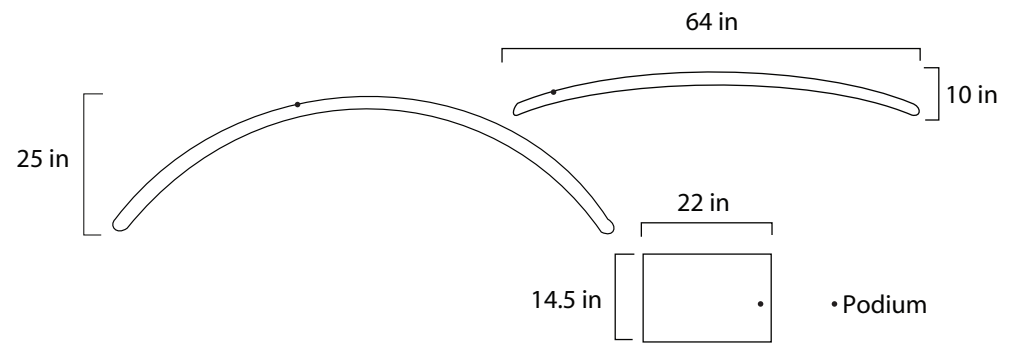

Contour Hourglass

Contour Backwall

Front View

Contour Hourglass

Contour Backwall

Top View

Product Name: Contour Hourglass and Backwall

Size: Hourglass: 66"x94"x25" / Backwall: 64"x84"x10" / Podium: 22"x39.5"x14.5"