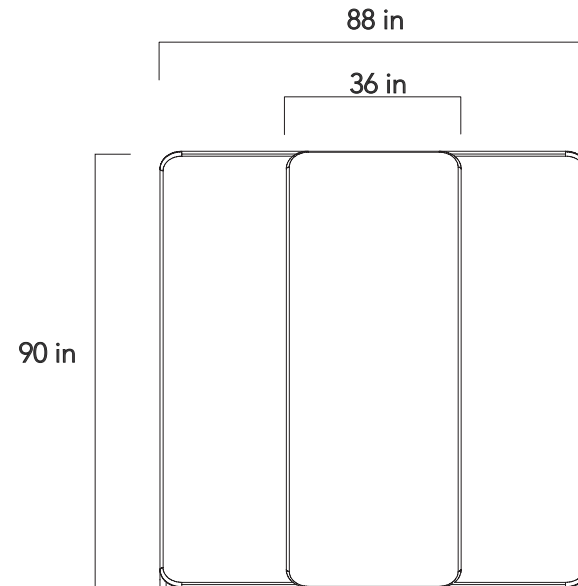

Vertical Curve Wall with Milan Bow Frame

Front View

Floorplan - 10x10' space shown

Top View