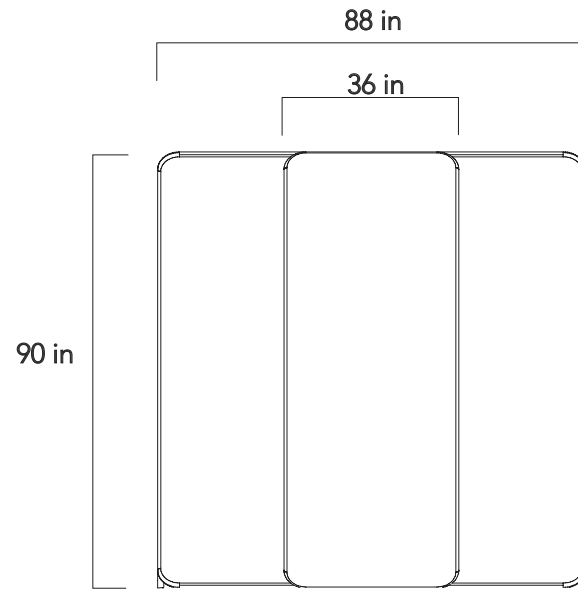

Vertical Curve Wall with Milan Stand Off Frame

Front View

Floorplan - 10x10' space shown

Top View