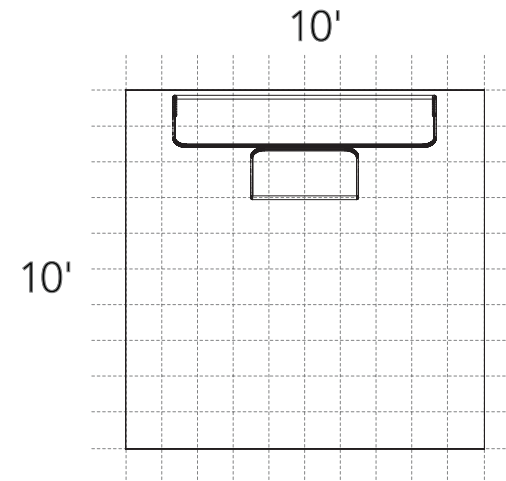

Vertical Curve Wall with Milan Stand Off Frame

Front View

Floorplan - 10x10' space shown

Top View