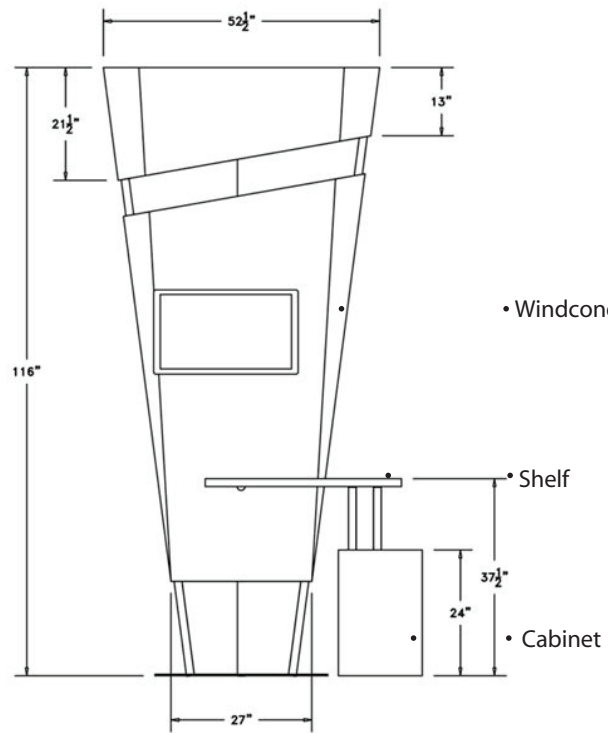

Top View

Front View

Side View

Product Name: Windcone

Size: Windcone: 52.5"x116"x27.5" / Shelf: W37.5" / Cabinet: 16"x24"x25"

Date: 08/21/09