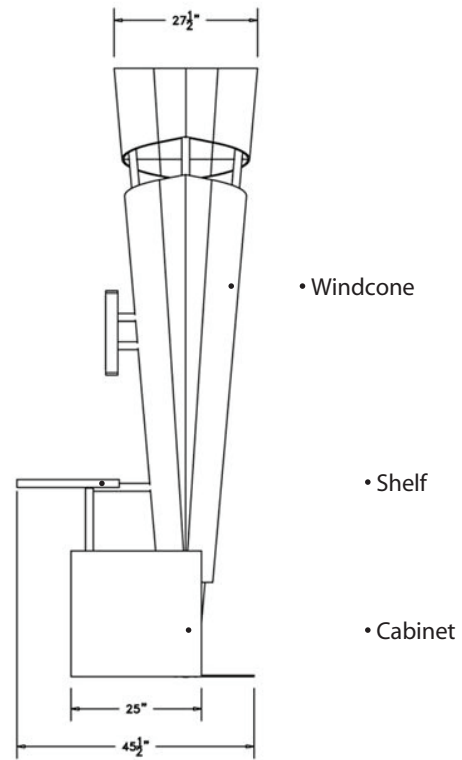

Top View

Front View

Side View

Product Name: Windcone

Size: Windcone: 52.5"x116"x27.5" / Shelf: W37.5" / Cabinet: 16"x24"x25"

Date: 08/21/09