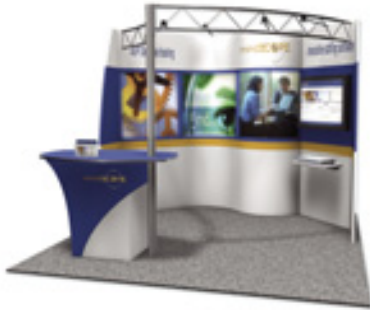

UNIQUE PORTABLE EXHIBITS

UNIQUE EXHIBITS

SHOWCASE

The ultimate custom modular system. With thousands of quality finishes to choose from, make your exhibit as unique as your company.

- Strong, durable construction to show off products
- NO TOOL assembly
- Reconfigures easily from a 10' to unlimited sizes

TRUSS

Specifically designed for tradeshow exhibits, scalable Truss display structures are engineered to support lighting, monitors, graphics and almost any accessory.

- Modular & interchangeable configurations
- Purchase or rental
- Collapses easily for cost effective storage & shipping

CONTOUR

Transform the mundane to magical. Combine artful designs with a vast array of pallets and shapes to visually express your message.

- Large format, lightweight, seamless graphics
- Durable, Intense colours
- Diverse selection of stretch fabric
- Disassembles to compact sizes for easy transport and storage.

COMMUNICATING YOUR MESSAGE WITH A BALANCE OF STRUCTURE AND GRAPHICS

The Portables first opened its doors in 1979 and today, with 90 employees and 11 offices across Canada, we are well suited to address your exhibiting needs. The Portables has a unique line of well designed exhibit structures to house your eye-catching graphics. As Canada's only display company with full graphic and printing departments, we can handle all aspects of your display requirements.